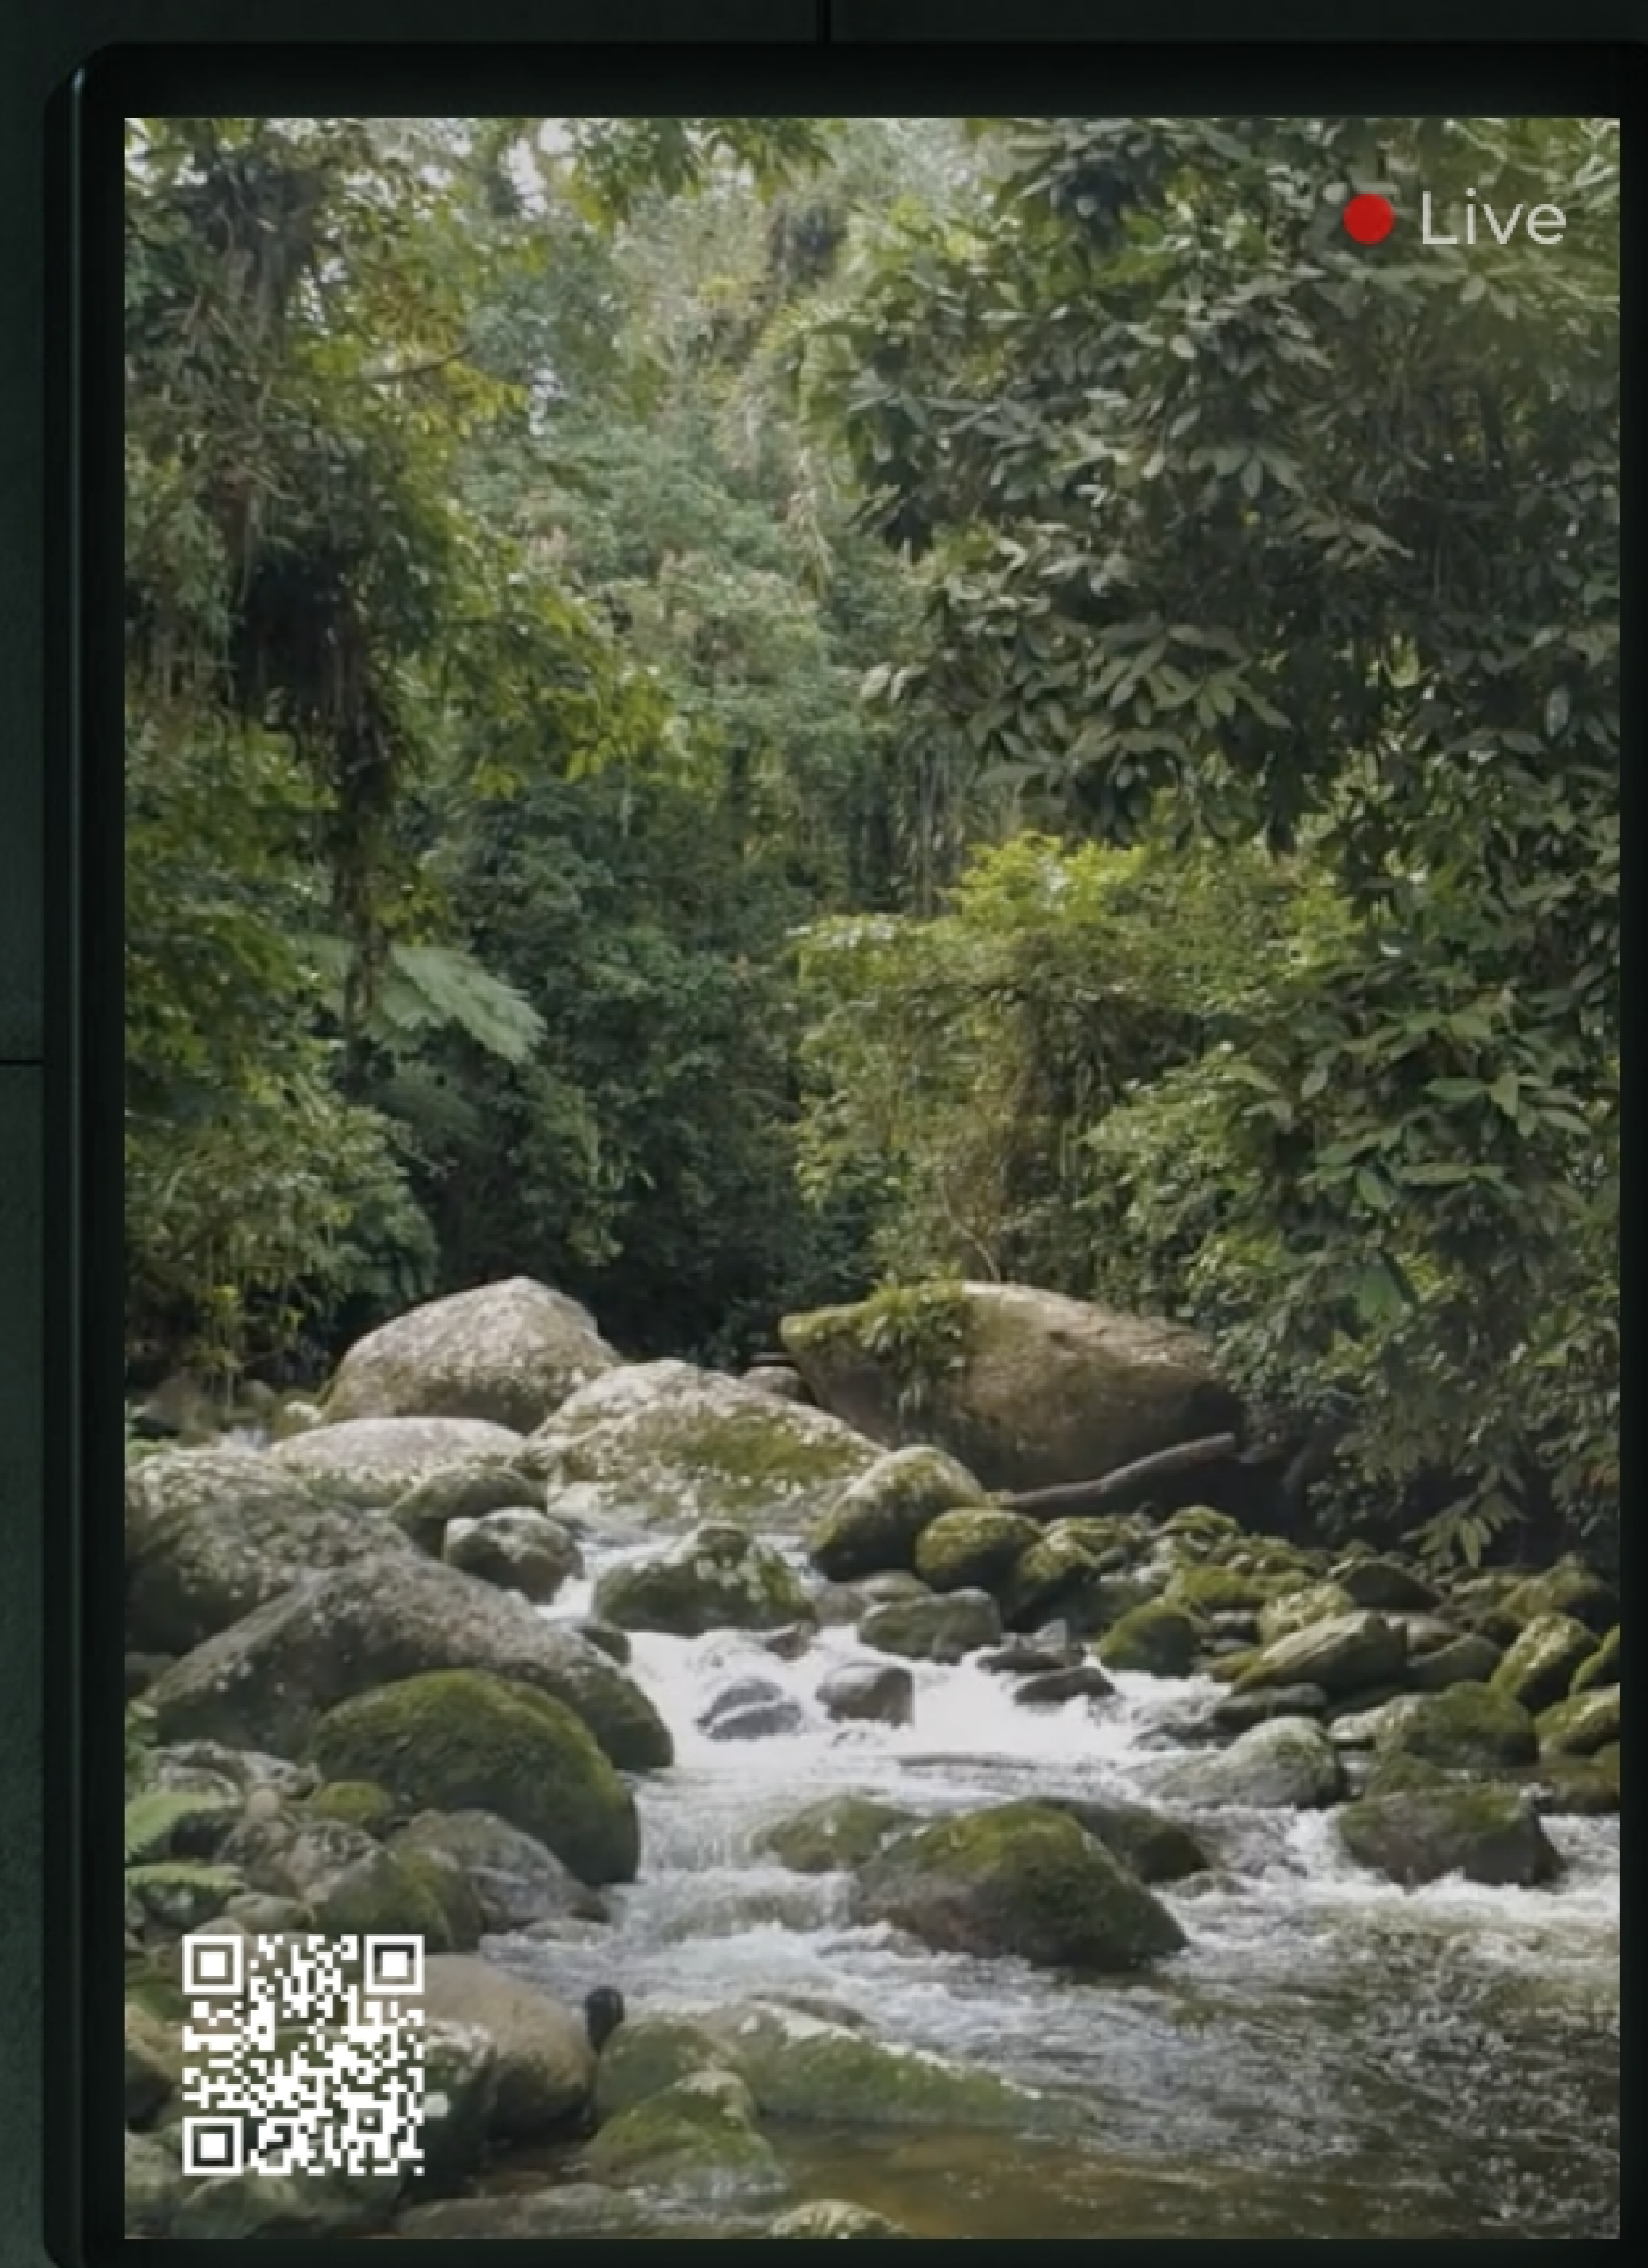

WHAT YOU LOVE YOU WILL PROTECT

BUY A SQUARE OF NATURE NOW

Be involved without interfering. Join our community and get access to 24/7 footage of growing biodiversity. By buying a share you help the rainforest regenerate and heal from human interference.

WNF - WILD Nature Foundation works with protection of the World's wild animals and wild nature. We want to create efficient and sustainable projects that protects areas with vulnerable wildlife and fragile ecosystems containing important biodiversity. Through photography, other forms of documentation and activities in Denmark and abroad we work to create awareness of the need to protect the wild nature and to activate the love for nature we were all born with.

Projects Buy now

CHOOSE A SQUARE TO PROTECT

Choose the Wild-square you want to know more about and help saving the biodiversity in this specific area.

WILD-SQUARE #1
9°48'50.4"N 74°42'14.4"W
Campoalegre, Colombia
Buy now

WILD-SQUARE #2
9°48'50.4"N 74°42'14.4"W
Campoalegre, Colombia
Buy now

WILD-SQUARE #3
9°48'50.4"N 74°42'14.4"W
Campoalegre, Colombia
Buy now

WILD-SQUARE #4
9°48'50.4"N 74°42'14.4"W
Campoalegre, Colombia
Buy now

WANT TO MORE?

About Organization

Digital landingpage for obtaining knowledge and purchasing your Wild-Square®. On visuals, we provide QR codes that link directly to the landingpage. By allowing the consumer to own their own square of the land, we concretize the outcome and create a more emotional experience.

WHAT YOU LOVE - YOU WILL PROTECT