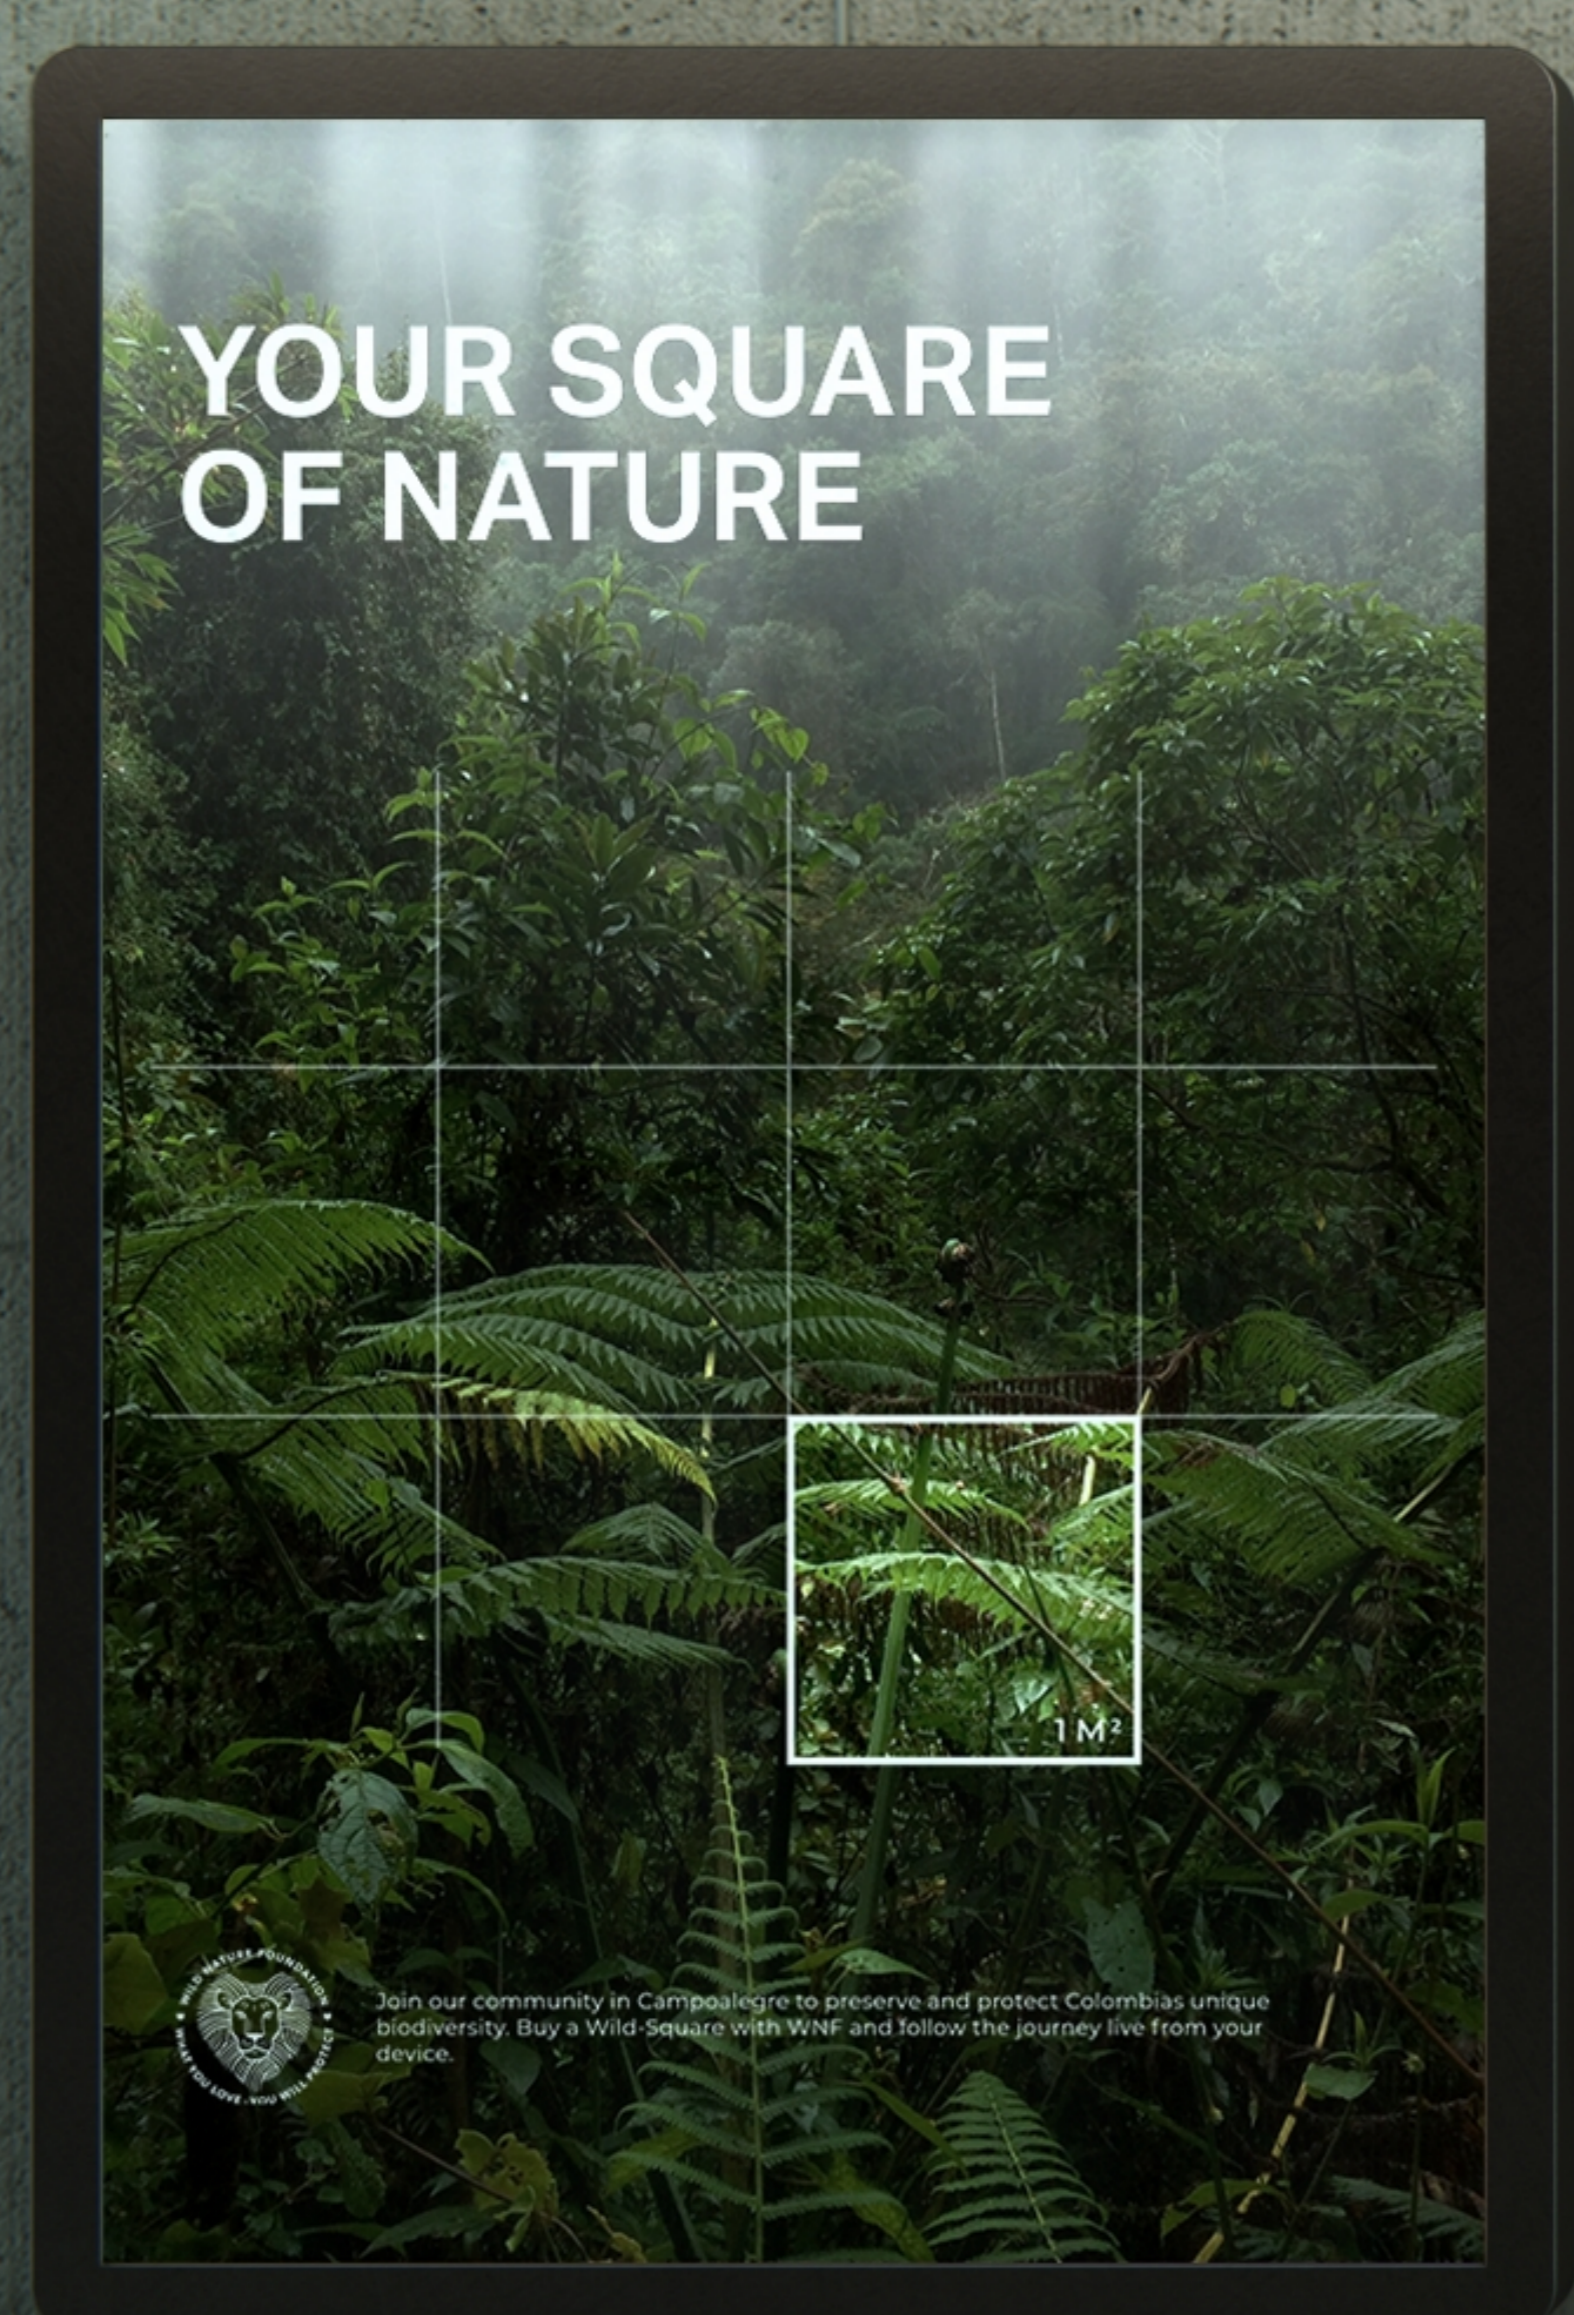

Biodiversity is threatened worldwide and creating sanctuaries for plants and animals has shown helpful for the environment. We are targeting the conscious consumer with this community-creating design concept that treats Campoalegre as a time-share; you buy a share - or in this case, a square - that is yours to follow the regenerative environmental journey. Using the wildlife cameras on the *fincha*, the consumer can observe the area where they have purchased a Wild-square@

# WILD-SQUARE@

Wild-square #23 is a small waterfall with a great water stream that needs to be distributed more evenly to the forest grounds. Here we will build tunnels to transport the water to all areas of the finca and to avoid floodage.

Projects Buy now

**CHOOSE A SQUARE TO PROTECT**

Choose the Wild-square you want to know more about and help saving the biodiversity in this specific area.

**WILD-SQUARE #1**  
9°48'50.4"N 74°42'14.4"W  
Campoalegre, Colombia  
Buy now